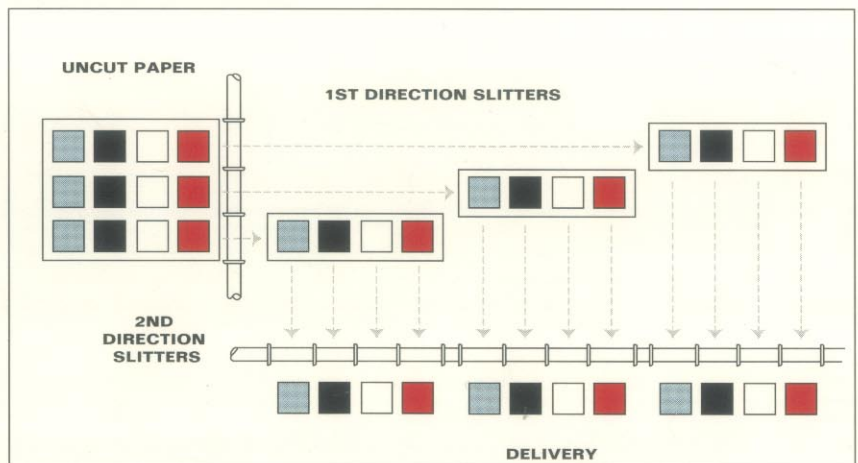

INTRODUCING THE ROLLEM BCS-II

100,000 CARDS PER HOUR

- High volume, high speed, two-directional business card slitting
- 100% accurate sheet registration
- Up to 8,500 sheets per hour
- Production speeds of up to 100,000 cards per hour

- Designed by the industry's leading manufacturer of specialty slitting, perforating and scoring systems

THE WORLD'S FIRST **TWO-DIRECTIONAL** BUSINESS CARD SLITTER

ROLLEM

EAST COAST: 43 Polk Avenue, Hempstead, NY 11550 • (516) 485-6655 • Fax (516) 485-5936
 WEST COAST: 747 N. Main St., Orange, CA 92868 • (714) 997-7335 • Fax (714) 997-7537
 MIDWEST: 506 Pratt Ave. North, Schaumburg, IL 60193 • (847) 923-0100 • Fax (847) 923-0710
 SOUTHEAST: 2187 N. Powerline Rd., Suite 6A NE, Pompano Beach, FL 33069
 (954) 960-4900 • Fax (954) 960-4901
 SOUTHWEST: 807 Luke Street, Irving, TX 75061 • (972) 986-6344 • Fax (972) 892-1906