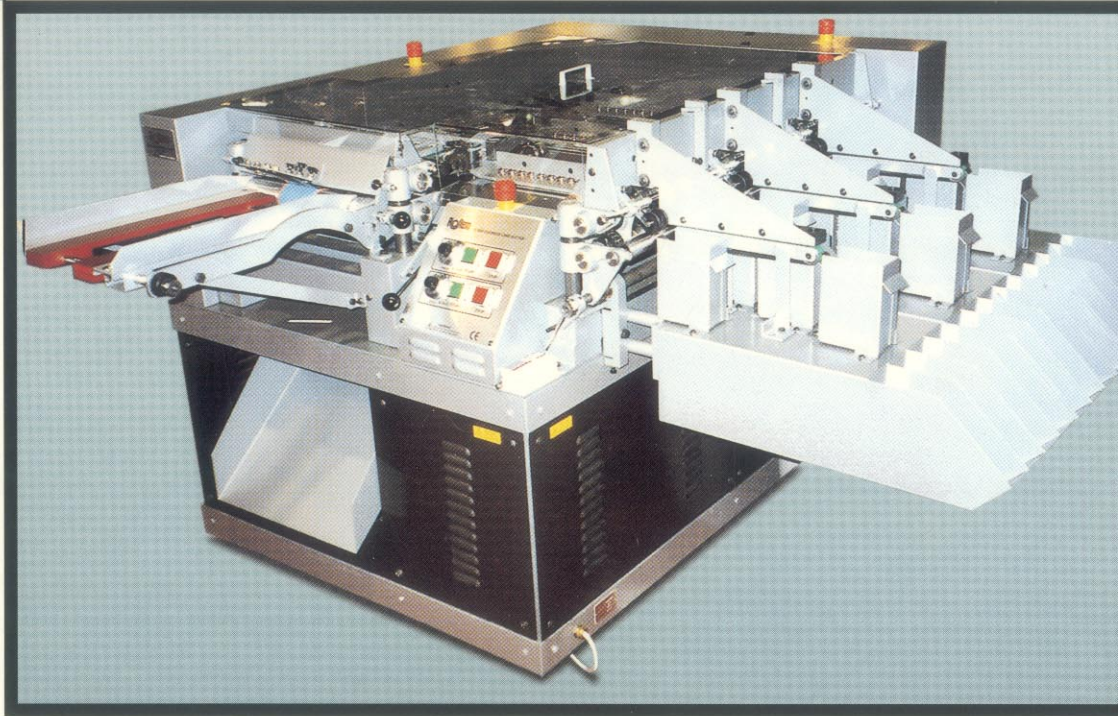

INTRODUCING THE ROLLEM BCS-II

100,000 CARDS PER HOUR

- High volume, high speed, two-directional business card slitting
- 100% accurate sheet registration
- Up to 8,500 sheets per hour
- Production speeds of up to 100,000 cards per hour

- Designed by the industry's leading manufacturer of specialty slitting, perforating and scoring systems

THE WORLD'S FIRST **TWO-DIRECTIONAL** BUSINESS CARD SLITTER